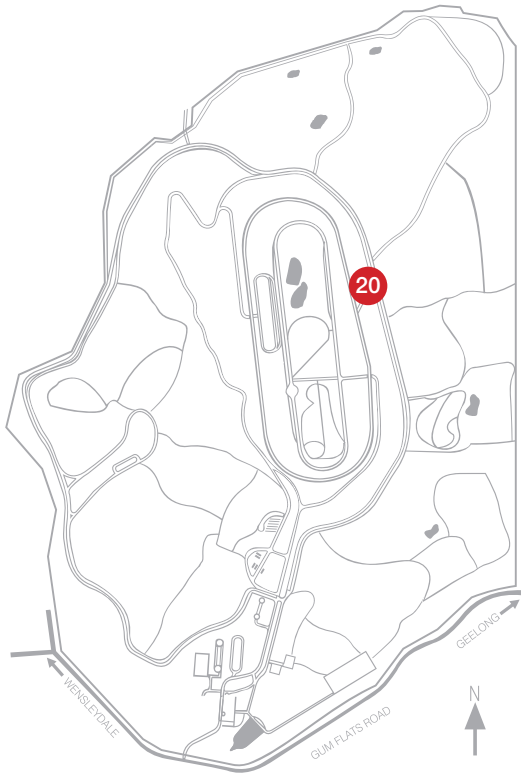

20

WATER BATH

20 metre x 4 metre.

Depth up to 600mm.

Brake recovery post immersion.

Water entry to vehicles and components.

Suitable for use by cars, trucks, buses.